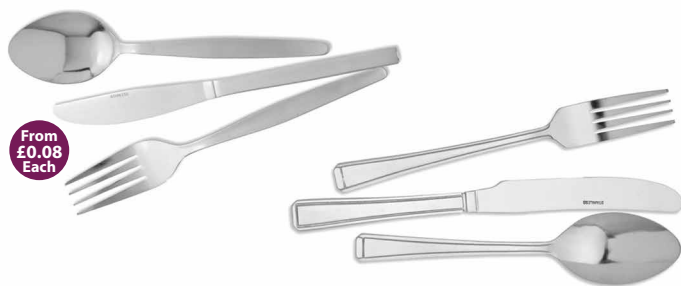

Please ask to see our range of Clothing & Le Chef's Chefwear

Food & Beverage Service:

NEW

**25%
Off LSP**

Simply White Vitrified Porcelain:

Bowl Shaped Cup 280ml 10oz	CR0044	£7.75 p/6
Bowl Shaped Cup 336ml 12oz	CR0045	£9.35 p/6
Bowl Shaped Cup 448ml 16oz	CR0046	£10.70 p/6
Stacking Cup 175ml 7oz	CR0047	£4.40 p/6
Latte Mugs 280ml 10oz	CR0048	£7.05 p/6
Latte Mugs 336ml 12oz	CR0049	£7.90 p/6
Latte Mugs 448ml 16oz	CR0050	£10.65 p/6
Saucer to fit all of the above cups	CR0051	£4.20 p/6

Cutlery :

From
£0.08
Each

Economy:			Harley:		
Table Knife	CU0001	£3.00 p/12	Table Knife	CU0008	£9.55 p/12
Table Fork	CU0002	£2.15 p/12	Table Fork	CU0009	£5.40 p/12
Dessert Knife	CU0003	£2.75 p/12	Dessert Knife	CU0010	£8.90 p/12
Dessert Fork	CU0004	£1.80 p/12	Dessert Fork	CU0011	£4.80 p/12
Dessert Spoon	CU0005	£1.75 p/12	Dessert Spoon	CU0012	£4.80 p/12
Soup Spoon	CU0006	£1.75 p/12	Soup Spoon	CU0013	£4.80 p/12
Teaspoon	CU0007	£0.95 p/12	Teaspoon	CU0014	£3.30 p/12